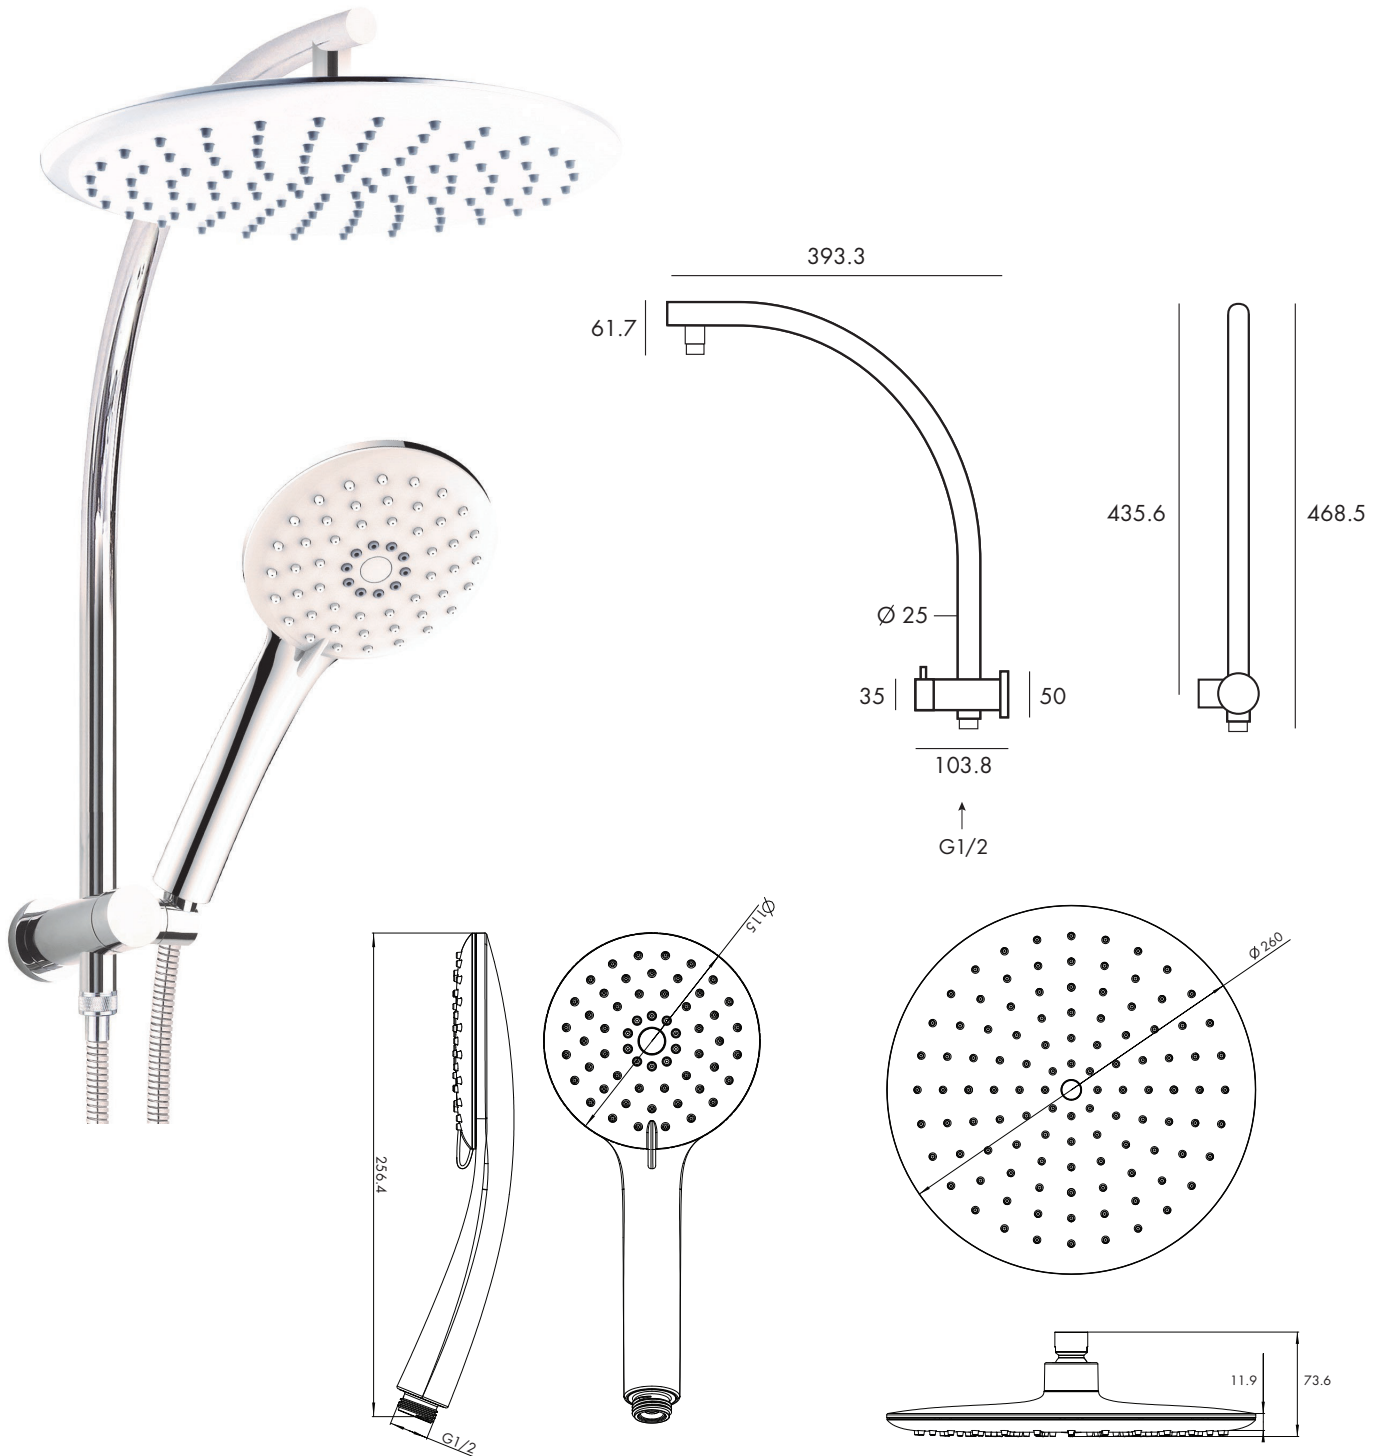

WILLOW CURVED MINI COMBO - WF WICMC-WF

DISTRIBUTED BY COLLIS REAL SHOWERS

5/10 MIRRA COURT, BUNDOORA VIC. 3083

EMAIL: sales@collisrealshowers.com.au PHONE: 03 94573130

www.collisrealshowers.com.au