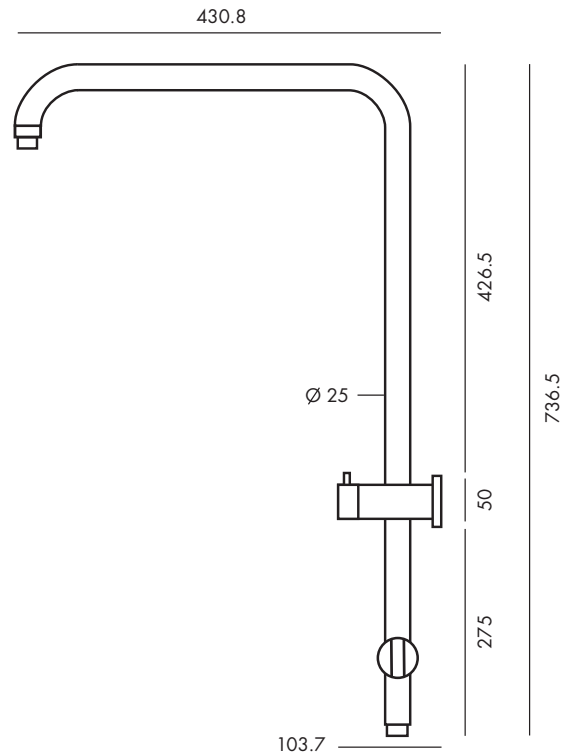

### WILLOW SHORT-TAIL COMBO – WF D12011W-H20013WS

**DISTRIBUTED BY COLLIS REAL SHOWERS**

5/10 MIRRA COURT, BUNDOORA VIC. 3083

EMAIL: [sales@collisrealshowers.com.au](mailto:sales@collisrealshowers.com.au) PHONE: 03 94573130