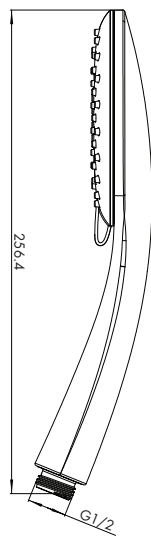

### WILLOW SHORT-TAIL COMBO – WF D12011W-H20013WS

**DISTRIBUTED BY COLLIS REAL SHOWERS**

5/10 MIRRA COURT, BUNDOORA VIC. 3083

EMAIL: [sales@collisrealshowers.com.au](mailto:sales@collisrealshowers.com.au) PHONE: 03 94573130