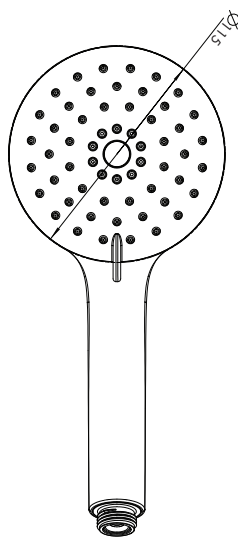

### WILLOW SHORT-TAIL COMBO – WF D12011W-H20013WS

**DISTRIBUTED BY COLLIS REAL SHOWERS**

5/10 MIRRA COURT, BUNDOORA VIC. 3083

EMAIL: [sales@collisrealshowers.com.au](mailto:sales@collisrealshowers.com.au) PHONE: 03 94573130