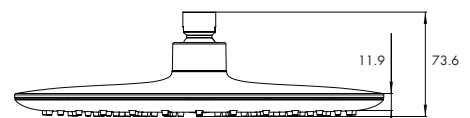

### WILLOW SHORT-TAIL COMBO – WF D12011W-H20013WS

**DISTRIBUTED BY COLLIS REAL SHOWERS**

5/10 MIRRA COURT, BUNDOORA VIC. 3083

EMAIL: [sales@collisrealshowers.com.au](mailto:sales@collisrealshowers.com.au) PHONE: 03 94573130