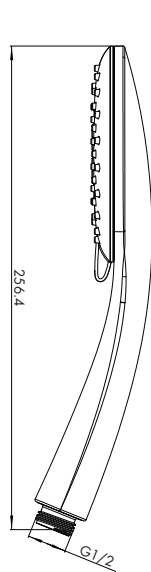

### WILLOW FULL COMBO WITH BOTTOM INLET

D12011-H20013+BI

**DISTRIBUTED BY COLLIS REAL SHOWERS**

5/10 MIRRA COURT, BUNDOORA VIC. 3083

EMAIL: [sales@collisrealshowers.com.au](mailto:sales@collisrealshowers.com.au) PHONE: 03 94573130