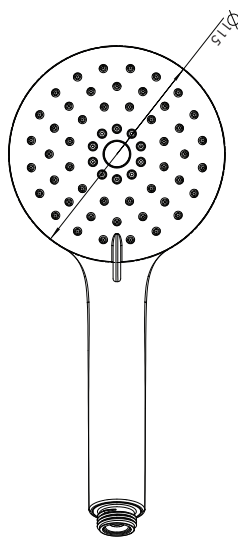

### WILLOW FULL COMBO WITH BOTTOM INLET

D12011-H20013+BI

**DISTRIBUTED BY COLLIS REAL SHOWERS**

5/10 MIRRA COURT, BUNDOORA VIC. 3083

EMAIL: [sales@collisrealshowers.com.au](mailto:sales@collisrealshowers.com.au) PHONE: 03 94573130