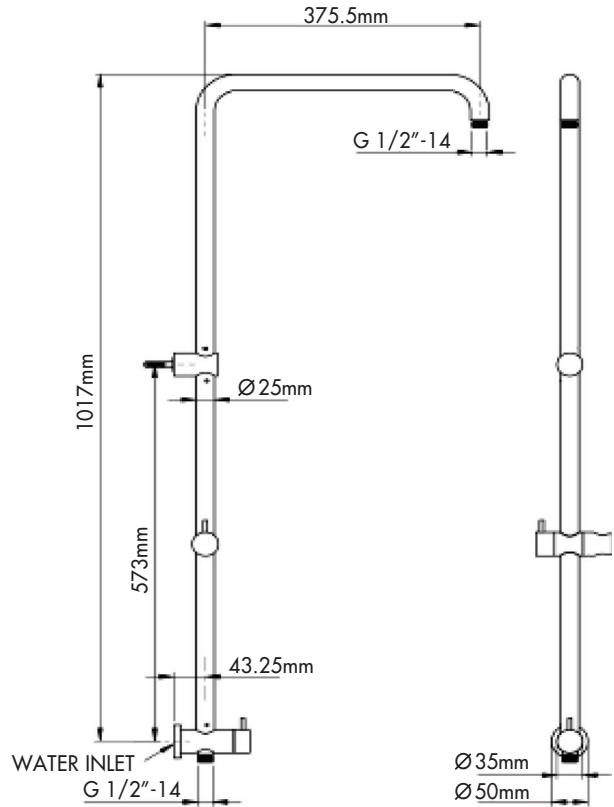

### WILLOW FULL COMBO WITH BOTTOM INLET

D12011-H20013+BI

**DISTRIBUTED BY COLLIS REAL SHOWERS**

5/10 MIRRA COURT, BUNDOORA VIC. 3083

EMAIL: [sales@collisrealshowers.com.au](mailto:sales@collisrealshowers.com.au) PHONE: 03 94573130