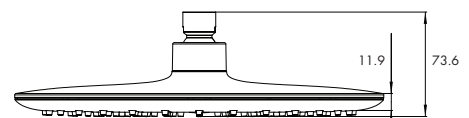

### WILLOW FULL COMBO WITH BOTTOM INLET

D12011-H20013+BI

**DISTRIBUTED BY COLLIS REAL SHOWERS**

5/10 MIRRA COURT, BUNDOORA VIC. 3083

EMAIL: [sales@collisrealshowers.com.au](mailto:sales@collisrealshowers.com.au) PHONE: 03 94573130