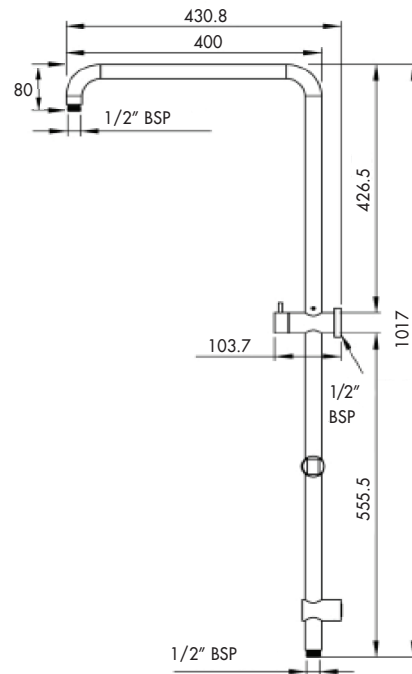

BAKARA RECT FULL COMBO

SPECIFICATIONS

AVAILABLE IN

CHROME
D04011-H11013

MATT BLACK/CHROME
D04011-H11013-MBC

MATT BLACK
D04011B-H11013B

FEATURES

- Top water inlet. Bottom fixing bracket adjustable
- Standard upper tube height is 440mm
- Also available in 150mm, 270mm and 600mm chrome upper tube options
- 1.5 Meter Metal hose
- Overhead rain shower 260mm x 188mm
- Push button 3 Function handset – Rain, Massage, Mix (rain/massage)

15 YEAR GUARANTEE
(5 YEARS ON MB & BN FINISHES)

Wels Registration No. S13433(V)