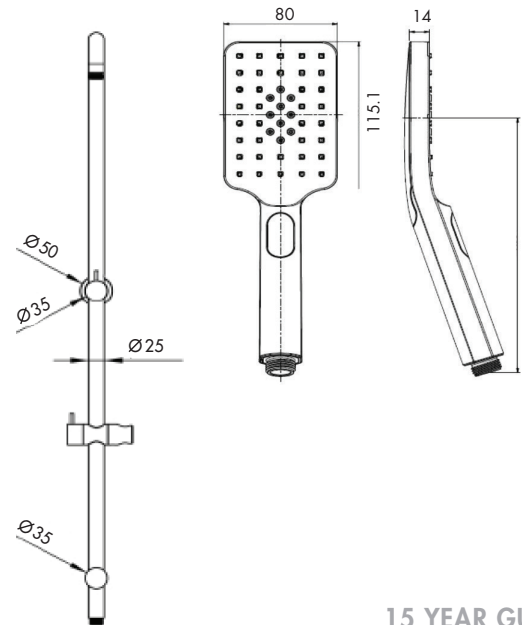

BAKARA RECT FULL COMBO

SPECIFICATIONS

AVAILABLE IN

CHROME
D04011-H11013

MATT BLACK/CHROME
D04011-H11013-MBC

MATT BLACK
D04011B-H11013B

FEATURES

- Top water inlet. Bottom fixing bracket adjustable
- Standard upper tube height is 440mm
- Also available in 150mm, 270mm and 600mm chrome upper tube options
- 1.5 Meter Metal hose
- Overhead rain shower 260mm x 188mm
- Push button 3 Function handset – Rain, Massage, Mix (rain/massage)

15 YEAR GUARANTEE
(5 YEARS ON MB & BN FINISHES)

Wels Registration No. S13433(V)