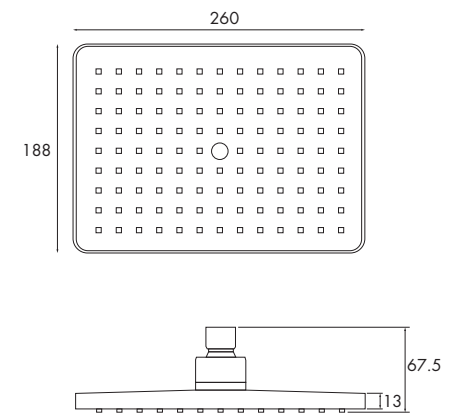

BAKARA RECT FULL COMBO

SPECIFICATIONS

AVAILABLE IN

CHROME
D04011-H11013

MATT BLACK/CHROME
D04011-H11013-MBC

MATT BLACK
D04011B-H11013B

FEATURES

- Top water inlet. Bottom fixing bracket adjustable
- Standard upper tube height is 440mm
- Also available in 150mm, 270mm and 600mm chrome upper tube options
- 1.5 Meter Metal hose
- Overhead rain shower 260mm x 188mm
- Push button 3 Function handset – Rain, Massage, Mix (rain/massage)