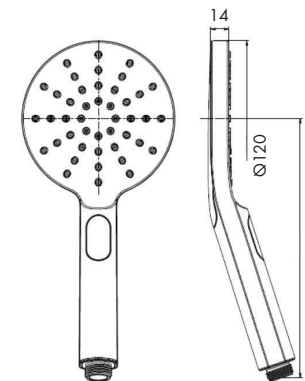

# BAKARA ROUND CURVED FULL COMBO

## SPECIFICATIONS

AVAILABLE IN

**CHROME**  
D02011-H12013-CFC

**MATT BLACK**  
D02011B-H12013BC

FEATURES

Top water inlet. Bottom fixing bracket adjustable  
1.5 Meter Metal hose  
Overhead rain shower 220mm Ø  
Push button 3 Function handset – Rain, Massage, Mix (rain/massage)