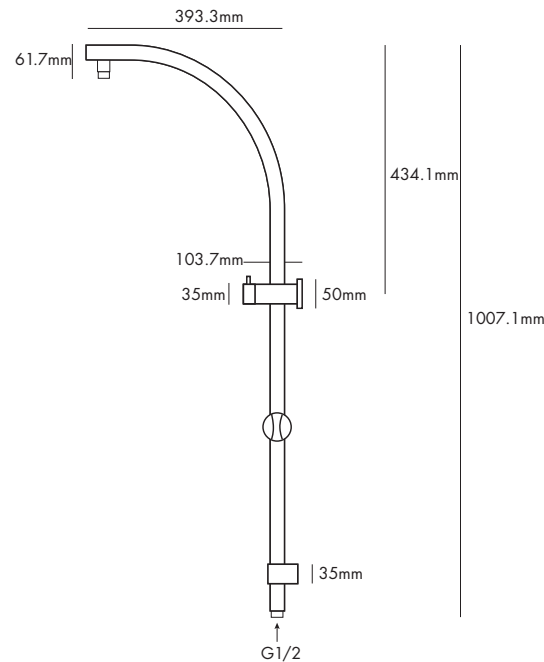

## SPECIFICATIONS

AVAILABLE IN

**CHROME**  
D02011-H12013-CFC

**MATT BLACK**  
D02011B-H12013BC

FEATURES

Top water inlet. Bottom fixing bracket adjustable  
1.5 Meter Metal hose  
Overhead rain shower 220mm Ø  
Push button 3 Function handset – Rain, Massage, Mix (rain/massage)