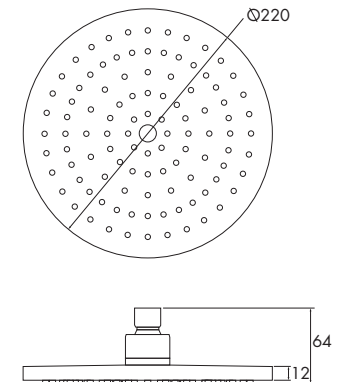

## SPECIFICATIONS

AVAILABLE IN

**CHROME**  
D02011-H12013-CFC

**MATT BLACK**  
D02011B-H12013BC

FEATURES

Top water inlet. Bottom fixing bracket adjustable  
1.5 Meter Metal hose  
Overhead rain shower 220mm Ø  
Push button 3 Function handset – Rain, Massage, Mix (rain/massage)