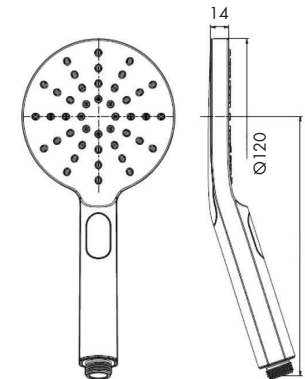

BAKARA ROUND FULL COMBO

SPECIFICATIONS

AVAILABLE IN

CHROME
D02011-H12013

MATT BLACK/CHROME
D02011-H12013-MBC

MATT BLACK
D02011B-H12013B

FEATURES

Top water inlet. Bottom fixing bracket adjustable

Standard upper tube height is 440mm

Also available in 150mm, 270mm and 600mm chrome upper tube options

1.5 Meter Metal hose

Overhead rain shower 220mm Ø

Push button 3 Function handset – Rain, Massage, Mix (rain/massage)