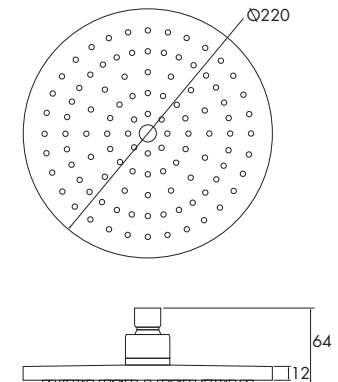

BAKARA ROUND FULL COMBO

SPECIFICATIONS

AVAILABLE IN

CHROME
D02011-H12013

MATT BLACK/CHROME
D02011-H12013-MBC

MATT BLACK
D02011B-H12013B

FEATURES

Top water inlet. Bottom fixing bracket adjustable

Standard upper tube height is 440mm

Also available in 150mm, 270mm and 600mm chrome upper tube options

1.5 Meter Metal hose

Overhead rain shower 220mm Ø

Push button 3 Function handset – Rain, Massage, Mix (rain/massage)