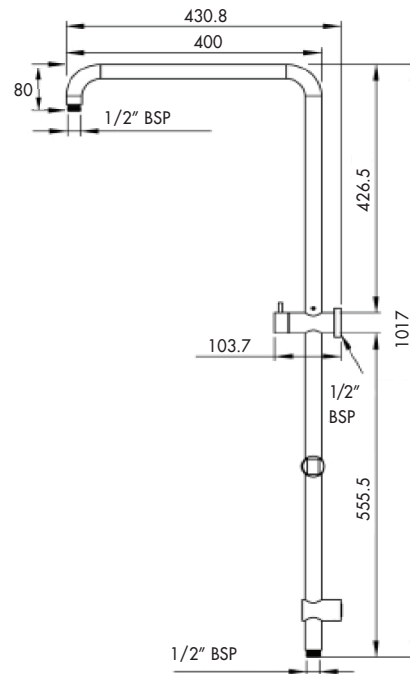

BAKARA ROUND FULL COMBO

SPECIFICATIONS

AVAILABLE IN

CHROME
D02011-H12013

MATT BLACK/CHROME
D02011-H12013-MBC

MATT BLACK
D02011B-H12013B

FEATURES

Top water inlet. Bottom fixing bracket adjustable

Standard upper tube height is 440mm

Also available in 150mm, 270mm and 600mm chrome upper tube options

1.5 Meter Metal hose

Overhead rain shower 220mm Ø

Push button 3 Function handset – Rain, Massage, Mix (rain/massage)