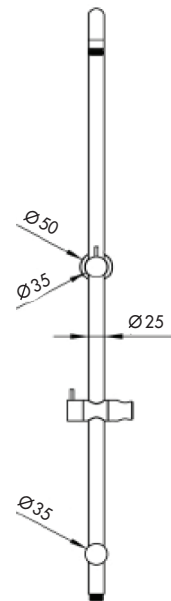

BAKARA ROUND FULL COMBO

SPECIFICATIONS

AVAILABLE IN

CHROME
D02011-H12013

MATT BLACK/CHROME
D02011-H12013-MBC

MATT BLACK
D02011B-H12013B

FEATURES

Top water inlet. Bottom fixing bracket adjustable

Standard upper tube height is 440mm

Also available in 150mm, 270mm and 600mm chrome upper tube options

1.5 Meter Metal hose

Overhead rain shower 220mm Ø

Push button 3 Function handset – Rain, Massage, Mix (rain/massage)