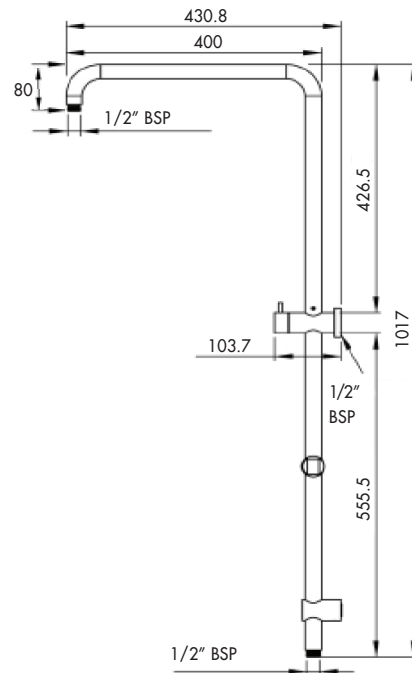

WILLOW FULL COMBO

SPECIFICATIONS

AVAILABLE IN

CHROME
D12011-H20013

CHROME - WHITE FACEPLATE
D12011W-H20013W

MATT BLACK/CHROME
D04011-H11013-MBC

MATT BLACK
D12011B-H20013B

FEATURES

- Top water inlet. Bottom fixing bracket adjustable
- Standard upper tube height is 440mm
- Also available in 150mm, 270mm and 600mm chrome upper tube options
- 1.5 Meter Metal hose
- Overhead rain shower 260mm Ø
- 3 Function handset – Rain, Massage, Mix (rain/massage)