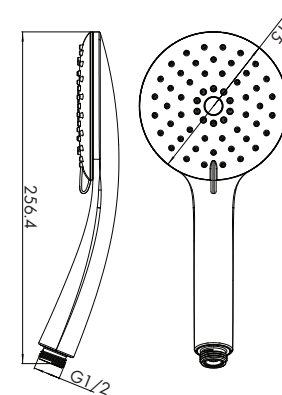

WILLOW FULL COMBO

SPECIFICATIONS

AVAILABLE IN

CHROME
D12011-H20013

CHROME - WHITE FACEPLATE
D12011W-H20013W

MATT BLACK/CHROME
D04011-H11013-MBC

MATT BLACK
D12011B-H20013B

FEATURES

- Top water inlet. Bottom fixing bracket adjustable
- Standard upper tube height is 440mm
- Also available in 150mm, 270mm and 600mm chrome upper tube options
- 1.5 Meter Metal hose
- Overhead rain shower 260mm Ø
- 3 Function handset – Rain, Massage, Mix (rain/massage)