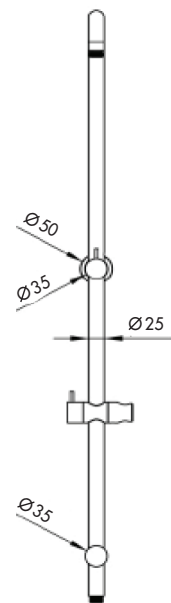

WILLOW FULL COMBO

SPECIFICATIONS

AVAILABLE IN

CHROME
D12011-H20013

CHROME - WHITE FACEPLATE
D12011W-H20013W

MATT BLACK/CHROME
D04011-H11013-MBC

MATT BLACK
D12011B-H20013B

FEATURES

- Top water inlet. Bottom fixing bracket adjustable
- Standard upper tube height is 440mm
- Also available in 150mm, 270mm and 600mm chrome upper tube options
- 1.5 Meter Metal hose
- Overhead rain shower 260mm Ø
- 3 Function handset – Rain, Massage, Mix (rain/massage)