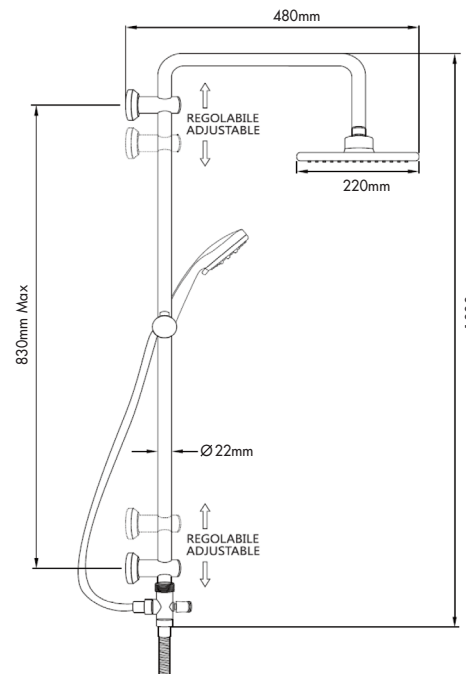

# BAKARA NIAGARA SHOWER COLUMN WITH ELBOW

## SPECIFICATIONS

AVAILABLE IN

**CHROME**

D02011-H12013+NSC

### FEATURES

- Retro-fit Combo Shower With Separate Elbow
- Height adjustable wall fixing brackets.
- Overall rail length 1000mm with 870mm max fixing points
- 2 X 1.5 Metre Metal hoses + 1 X 800mm Metal Hose included
- Slider on Rail enables height adjustment for Hand shower
- Overhead rain shower Ø 220 mm
- 3 Function Push Button handset – Rain, Massage and Mix (rain/massage)