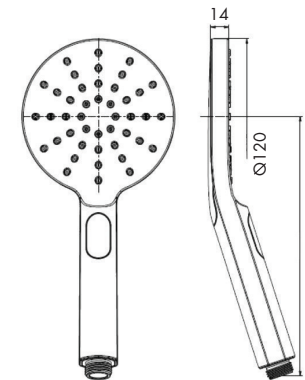

# BAKARA NIAGARA SHOWER COLUMN WITH ELBOW

## SPECIFICATIONS

AVAILABLE IN

**CHROME**

D02011-H12013+NSC

### FEATURES

- Retro-fit Combo Shower With Separate Elbow
- Height adjustable wall fixing brackets.
- Overall rail length 1000mm with 870mm max fixing points
- 2 X 1.5 Metre Metal hoses + 1 X 800mm Metal Hose included
- Slider on Rail enables height adjustment for Hand shower
- Overhead rain shower Ø 220 mm
- 3 Function Push Button handset – Rain, Massage and Mix (rain/massage)