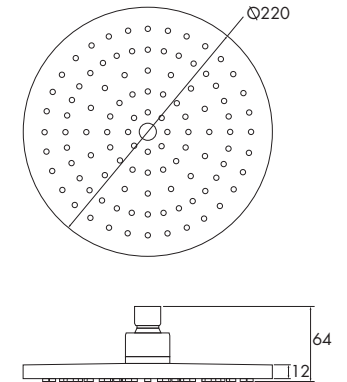

# BAKARA NIAGARA SHOWER COLUMN WITH ELBOW

## SPECIFICATIONS

AVAILABLE IN

**CHROME**

D02011-H12013+NSC

### FEATURES

- Retro-fit Combo Shower With Separate Elbow
- Height adjustable wall fixing brackets.
- Overall rail length 1000mm with 870mm max fixing points
- 2 X 1.5 Metre Metal hoses + 1 X 800mm Metal Hose included
- Slider on Rail enables height adjustment for Hand shower
- Overhead rain shower Ø 220 mm
- 3 Function Push Button handset – Rain, Massage and Mix (rain/massage)