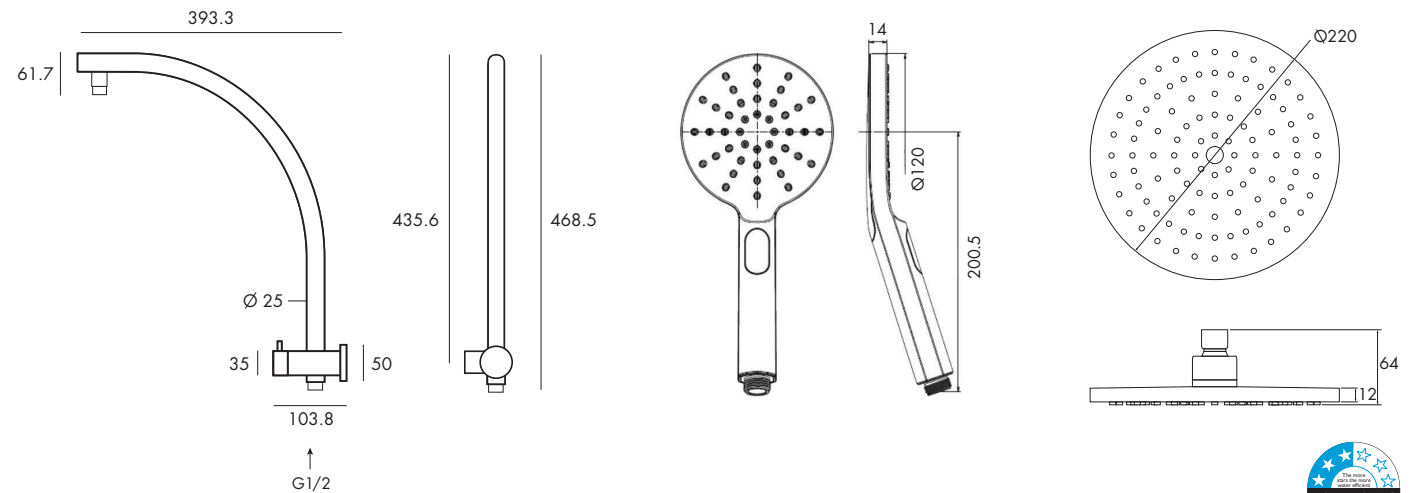

BAKARA ROUND CURVED MINI COMBO

SPECIFICATIONS

AVAILABLE IN

CHROME

D02011-H12013-CMC

FEATURES

- Combo Shower (2 showers in one unit)
- Easy installation – Diverter screws directly onto water inlet – no need to drill tiles
- Overhead rain shower Ø 220 mm
- Push button 3F handset – Rain, Mist, Mix (rain/mist)
- 1.5 Meter Metal hose

15 YEAR GUARANTEE
(5 YEARS ON MB & BN FINISHES)

Wels Registration No. S13439(V)