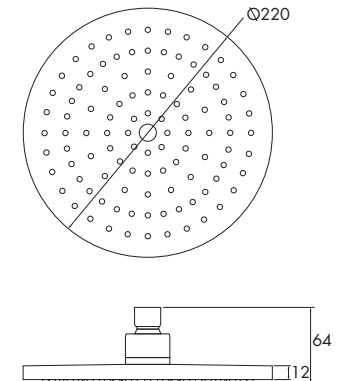

BAKARA ROUND CURVED SHORT TAIL COMBO

SPECIFICATIONS

AVAILABLE IN

CHROME
D02011 - H12013CST

MATT BLACK
BA RCSTC-MB

FEATURES

- Combo Shower (2 showers in one unit)
- Easy Installation - Diverter screws directly onto water inlet (no need to drill tiles)
- Slider on Rail enables height adjustment for Hand shower
- Overhead rain shower Ø 220 mm
- Push Button 3F handset – Rain, Mist, Mix (rain/mist)
- 1.5 Meter Metal hose