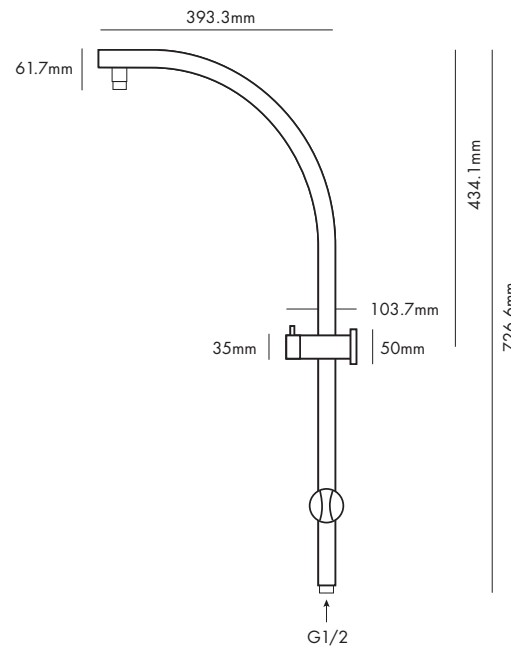

BAKARA ROUND CURVED SHORT TAIL COMBO

SPECIFICATIONS

AVAILABLE IN

CHROME
D02011 - H12013CST

MATT BLACK
BA RCSTC-MB

FEATURES

- Combo Shower (2 showers in one unit)
- Easy Installation - Diverter screws directly onto water inlet (no need to drill tiles)
- Slider on Rail enables height adjustment for Hand shower
- Overhead rain shower Ø 220 mm
- Push Button 3F handset – Rain, Mist, Mix (rain/mist)
- 1.5 Meter Metal hose