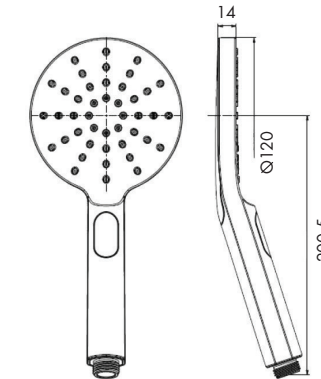

BAKARA ROUND CURVED SHORT TAIL COMBO

SPECIFICATIONS

AVAILABLE IN

CHROME
D02011 - H12013CST

MATT BLACK
BA RCSTC-MB

FEATURES

- Combo Shower (2 showers in one unit)
- Easy Installation - Diverter screws directly onto water inlet (no need to drill tiles)
- Slider on Rail enables height adjustment for Hand shower
- Overhead rain shower Ø 220 mm
- Push Button 3F handset – Rain, Mist, Mix (rain/mist)
- 1.5 Meter Metal hose