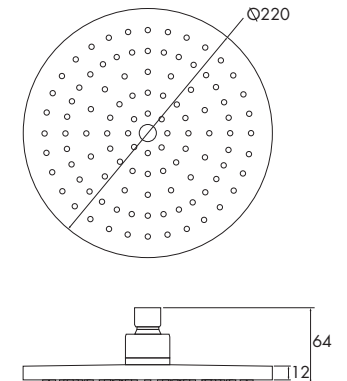

BAKARA ROUND MINI COMBO

SPECIFICATIONS

AVAILABLE IN

CHROME

D02011-H12013-MC

FEATURES

- Combo Shower (2 showers in one unit)
- Easy installation – Diverter screws directly onto water inlet – no need to drill tiles
- Overhead rain shower Ø 220 mm
- Push button 3F handset – Rain, Mist, Mix (rain/mist)
- 1.5 Meter Metal hose