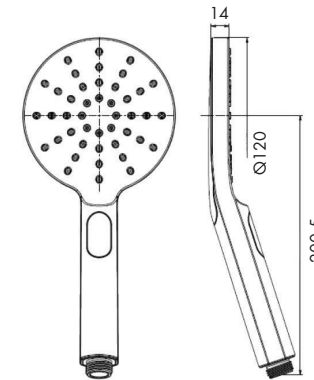

BAKARA ROUND MINI COMBO

SPECIFICATIONS

AVAILABLE IN

CHROME

D02011-H12013-MC

FEATURES

- Combo Shower (2 showers in one unit)
- Easy installation – Diverter screws directly onto water inlet – no need to drill tiles
- Overhead rain shower Ø 220 mm
- Push button 3F handset – Rain, Mist, Mix (rain/mist)
- 1.5 Meter Metal hose