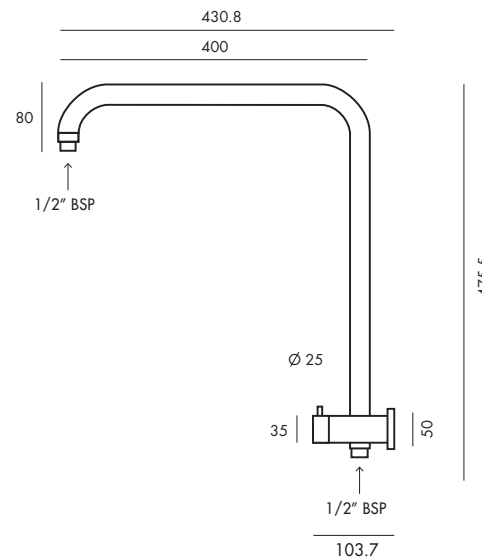

BAKARA ROUND MINI COMBO

SPECIFICATIONS

AVAILABLE IN

CHROME

D02011-H12013-MC

FEATURES

- Combo Shower (2 showers in one unit)
- Easy installation – Diverter screws directly onto water inlet – no need to drill tiles
- Overhead rain shower Ø 220 mm
- Push button 3F handset – Rain, Mist, Mix (rain/mist)
- 1.5 Meter Metal hose

15 YEAR GUARANTEE
(5 YEARS ON MB & BN FINISHES)

Wels Registration No. S13439(V)