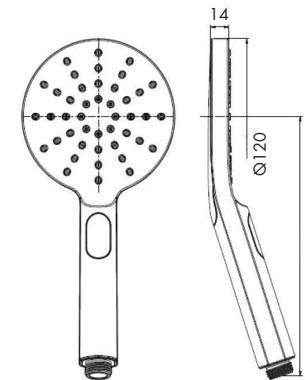

BAKARA NIAGARA (DELUXE) SHOWER COLUMN

SPECIFICATIONS

AVAILABLE IN

CHROME

D02011-H12013+NSC

FEATURES

- Retro-fit Combo Shower With Separate Elbow
- Height adjustable wall fixing brackets.
- Overall rail length 1030mm with 850mm max fixing points
- 2 X 1.5 Metre Metal hoses included
- Slider on Rail enables height adjustment for Hand shower
- Overhead rain shower Ø 220 mm
- 3 Function Push Button handset – Rain, Massage and Mix (rain/massage)