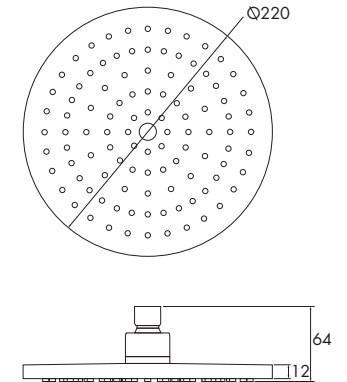

BAKARA NIAGARA (DELUXE) SHOWER COLUMN

SPECIFICATIONS

AVAILABLE IN

CHROME

D02011-H12013+NSC

FEATURES

- Retro-fit Combo Shower With Separate Elbow
- Height adjustable wall fixing brackets.
- Overall rail length 1030mm with 850mm max fixing points
- 2 X 1.5 Metre Metal hoses included
- Slider on Rail enables height adjustment for Hand shower
- Overhead rain shower Ø 220 mm
- 3 Function Push Button handset – Rain, Massage and Mix (rain/massage)