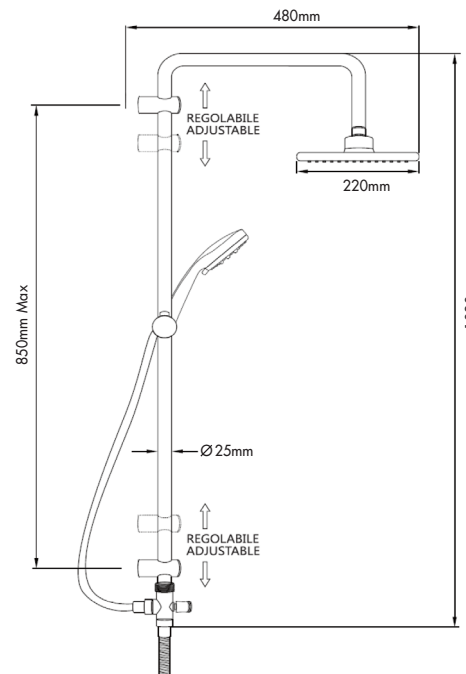

BAKARA NIAGARA (DELUXE) SHOWER COLUMN

SPECIFICATIONS

AVAILABLE IN

CHROME

D02011-H12013+NSC

FEATURES

- Retro-fit Combo Shower With Separate Elbow
- Height adjustable wall fixing brackets.
- Overall rail length 1030mm with 850mm max fixing points
- 2 X 1.5 Metre Metal hoses included
- Slider on Rail enables height adjustment for Hand shower
- Overhead rain shower Ø 220 mm
- 3 Function Push Button handset – Rain, Massage and Mix (rain/massage)