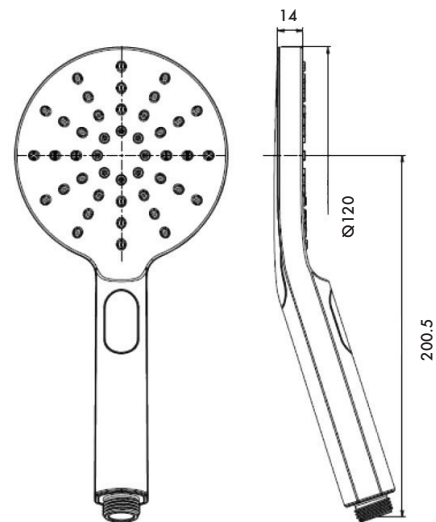

BAKARA ROUND ON RETRO-FIT RAIL - BRUSHED NICKEL

H12013BN+RR2

DISTRIBUTED BY COLLIS REAL SHOWERS

5/10 MIRRA COURT, BUNDOORA VIC. 3083

EMAIL: sales@collisrealshowers.com.au PHONE: 03 94573130

www.collisrealshowers.com.au