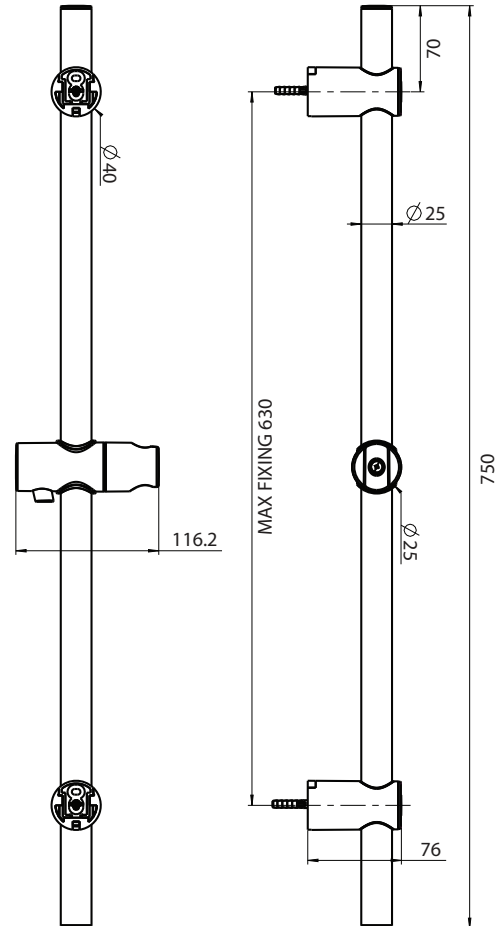

BAKARA ROUND ON RETRO-FIT RAIL - BRUSHED NICKEL

H12013BN+RR2

DISTRIBUTED BY COLLIS REAL SHOWERS

5/10 MIRRA COURT, BUNDOORA VIC. 3083

EMAIL: sales@collisrealshowers.com.au PHONE: 03 94573130

www.collisrealshowers.com.au