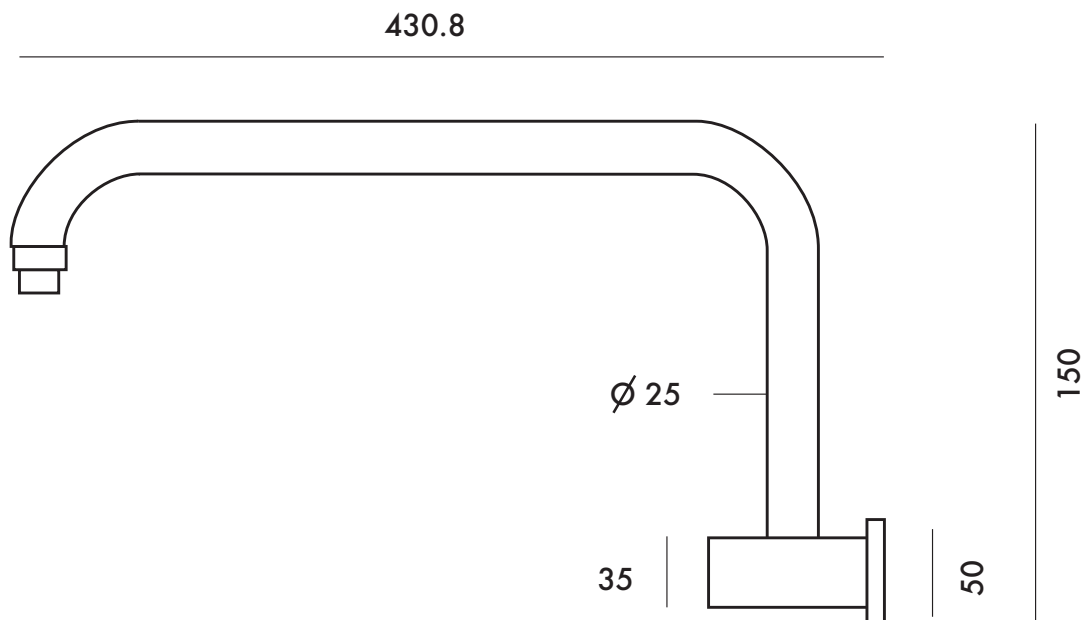

WILLOW HIGH RISE SHOWER ARM - 150

WHRSA8-150

DISTRIBUTED BY COLLIS REAL SHOWERS

5/10 MIRRA COURT, BUNDOORA VIC. 3083

EMAIL: sales@collisrealshowers.com.au PHONE: 03 94573130

www.collisrealshowers.com.au