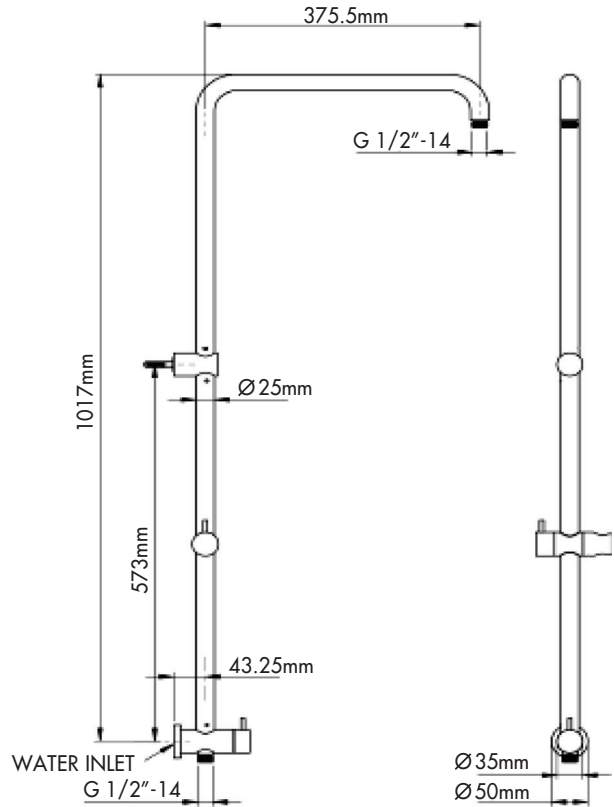

### BAKARA ROUND FULL COMBO WITH BOTTOM INLET

D02011-H12013+BI

**DISTRIBUTED BY COLLIS REAL SHOWERS**

5/10 MIRRA COURT, BUNDOORA VIC. 3083

EMAIL: [sales@collisrealshowers.com.au](mailto:sales@collisrealshowers.com.au) PHONE: 03 94573130