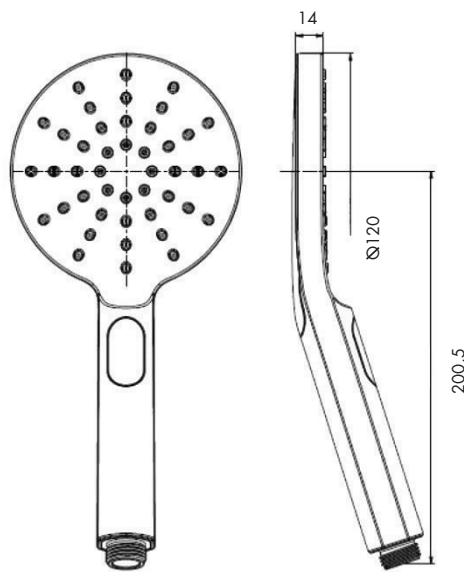

### BAKARA ROUND FULL COMBO WITH BOTTOM INLET

D02011-H12013+BI

**DISTRIBUTED BY COLLIS REAL SHOWERS**

5/10 MIRRA COURT, BUNDOORA VIC. 3083

EMAIL: [sales@collisrealshowers.com.au](mailto:sales@collisrealshowers.com.au) PHONE: 03 94573130