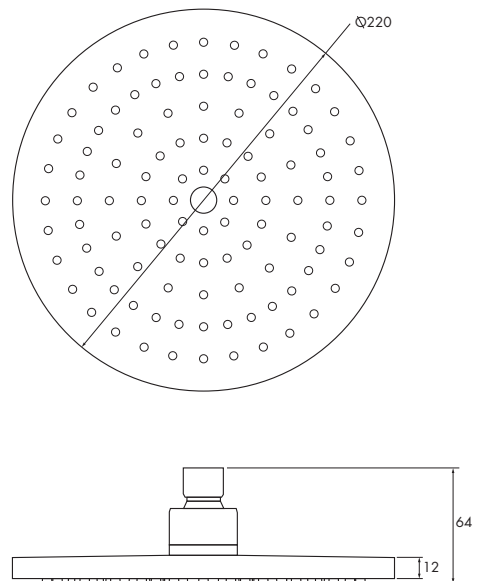

### BAKARA ROUND FULL COMBO WITH BOTTOM INLET

D02011-H12013+BI

**DISTRIBUTED BY COLLIS REAL SHOWERS**

5/10 MIRRA COURT, BUNDOORA VIC. 3083

EMAIL: [sales@collisrealshowers.com.au](mailto:sales@collisrealshowers.com.au) PHONE: 03 94573130